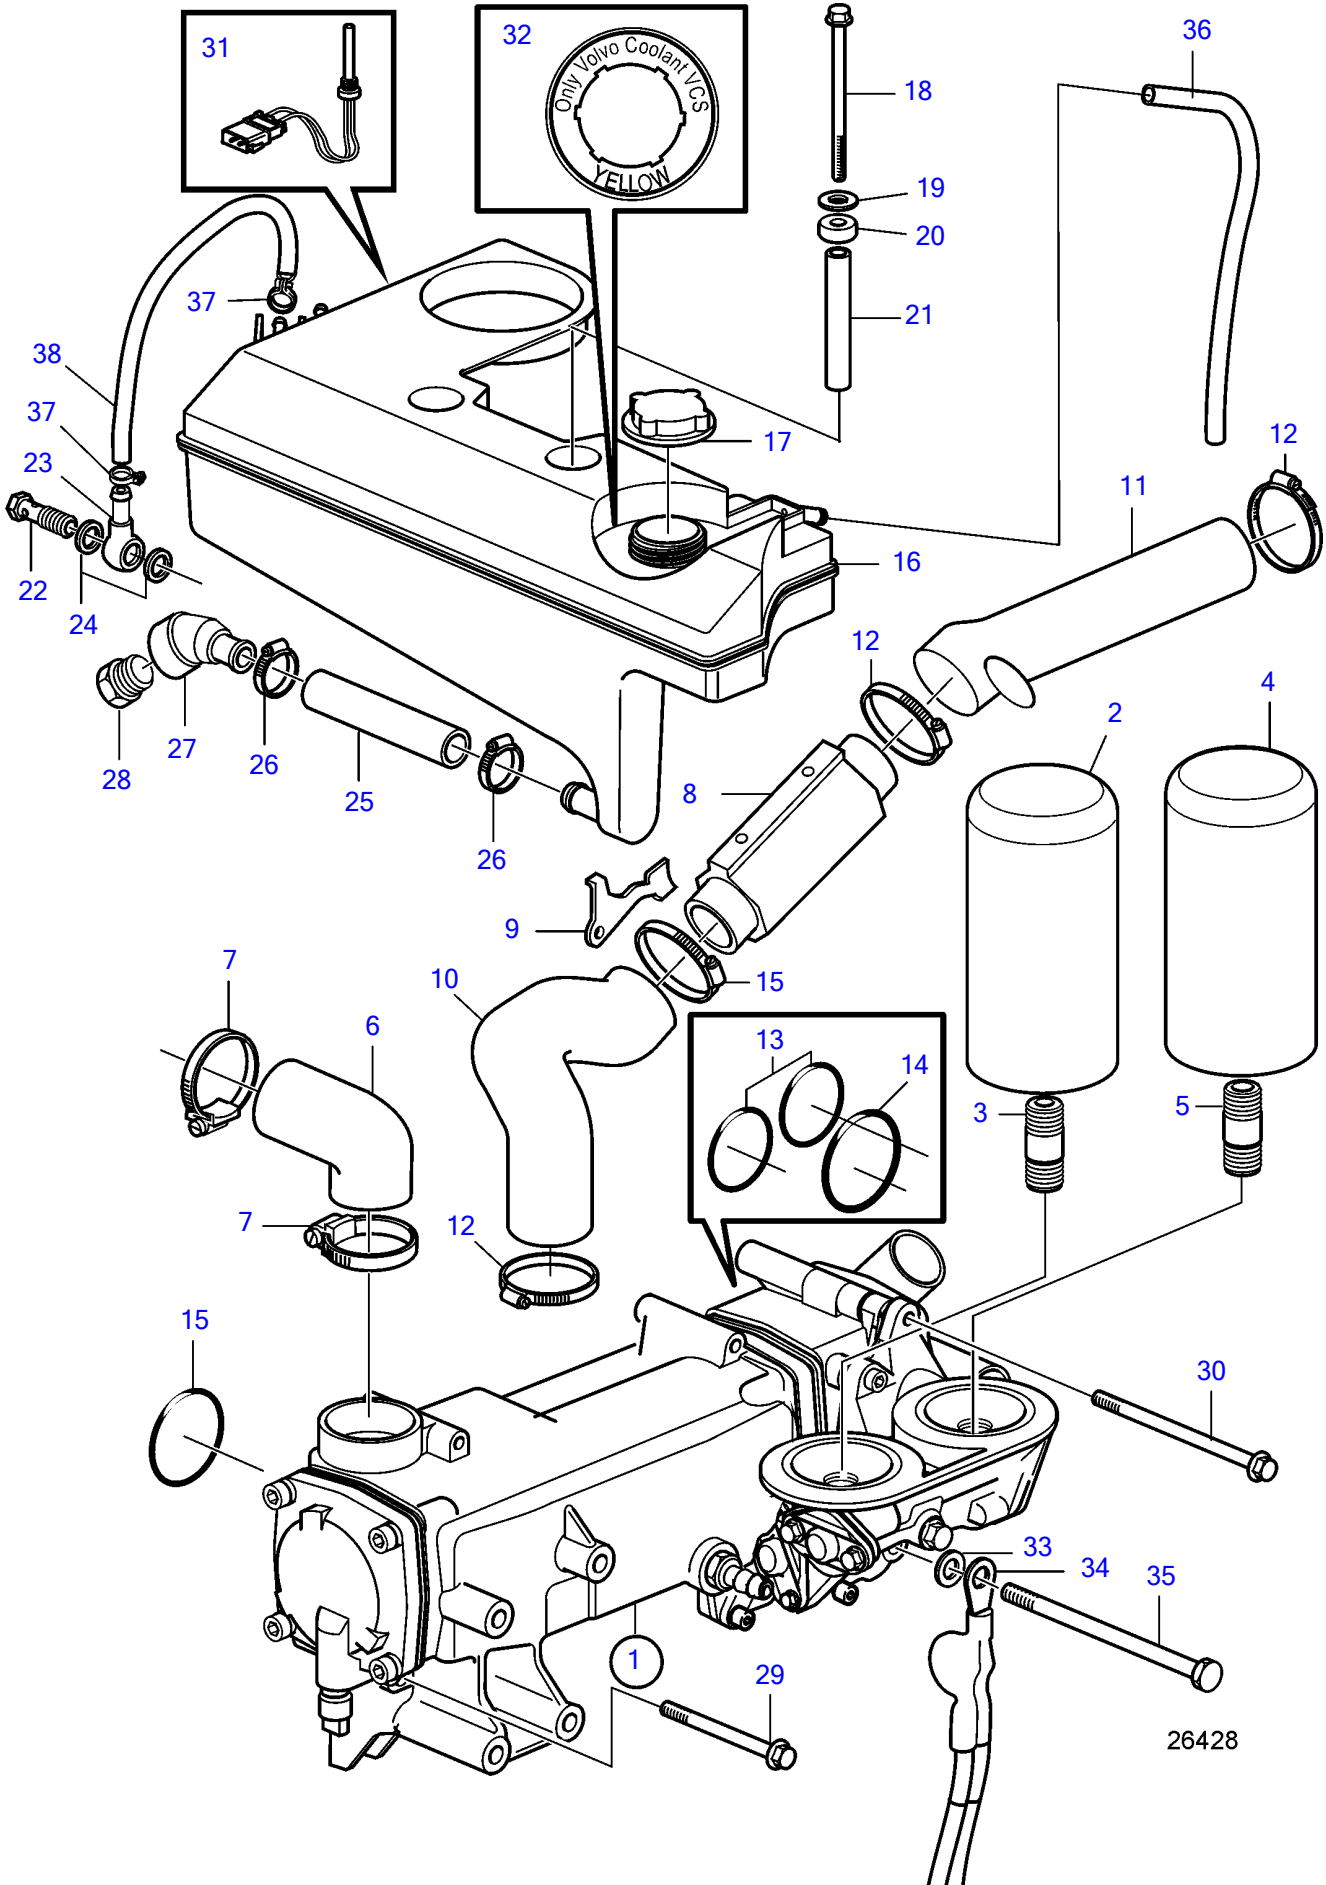

D4-180I-B, D4-210A-A, D4-210I-A, D4-210I-B, D4-225I-B, D4-260A-A, D4-260A-B, D4-260D-B, D4-260I-A, D4-260I-B, D4-300A-A, D4-300D-A, D4-300I-A

D4-180I-B, D4-210A-A, D4-210I-A, D4-210I-B, D4-225I-B, D4-260A-A, D4-260A-B, D4-260D-B, D4-260I-A, D4-260I-B,
D4-300A-A, D4-300D-A, D4-300I-A

REF	PART NO.	QTY	DESCRIPTION	SEE SEC.	NOTES
1	3812563	1	Heat exchanger		Replaced by 40005711
			.	8164	
	40005711	1	Heat exchanger		
			.	35207	
2	21632901	1	Oil filter		By pass
3	423067	1	Nipple		
4	3582732	1	Oil filter		Full flow.
5	3583695	1	Nipple		
6	3808093	1	Hose		(3582929)
7	961672	2	Hose clamp		
8	40005787	1	Fuel cooler		(3583818)
9	3583819	1	Bracket		
10	3583009	1	Hose		
11	3583011	1	Hose		
12	943479	4	Hose clamp		
13	949722	2	O-ring		
14	976041	1	O-ring		
15	969415	1	O-ring		
16	3887582	1	Expansion tank		(3584072)
17	1674083	1	Pressure cap		
18	965184	2	Flange screw		L=100mm
19	976944	2	Washer		
20	3285120	2	Spacer sleeve		
21	3583863	2	Spacer sleeve		
22	969299	1	Hollow screw		
23	858750	1	Banjo nipple		
24	11994	2	Gasket		
25	952969	1	Hose		
26	943472	2	Hose clamp		
27	3808586	1	T-nipple		(3584237)
28	479956	1	Plug		
29	3547710	1	Level guard		
30	965184	4	Flange screw		
31	968893	1	Flange screw		
32	21506995	1	Label		
33	955894	1	Washer		
34	21923306	1	Wiring harness kit	7033	
35	980103	1	Hexagon screw		
36	942754	1	Hose		
37	975270	2	Hose clamp		
38	942700	1	Hose		